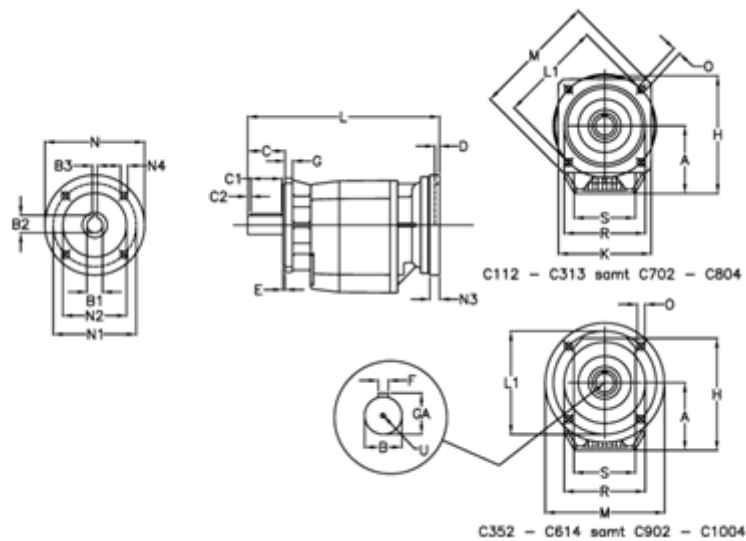

Article number: 40600734432420

Description: Helical gearbox
C704F-344,3-P63B5

Measures

A = 208.0	D = 4.0	L1 = 300	R = 262
B = 60	E = 5	M = 350	S = 250
B1 = 11	F = 18	N = 140	U = M20x42
B2 = 12.8	G = 17	N1 = 115	
B3 = 4	GA = 64.0	N2 = 95	
C = 120	H = 358.0	N3 = 0	
C1 = 90	K = 300	N4 = M8x19	
C2 = 15	L = 504.5	O = 18.0	